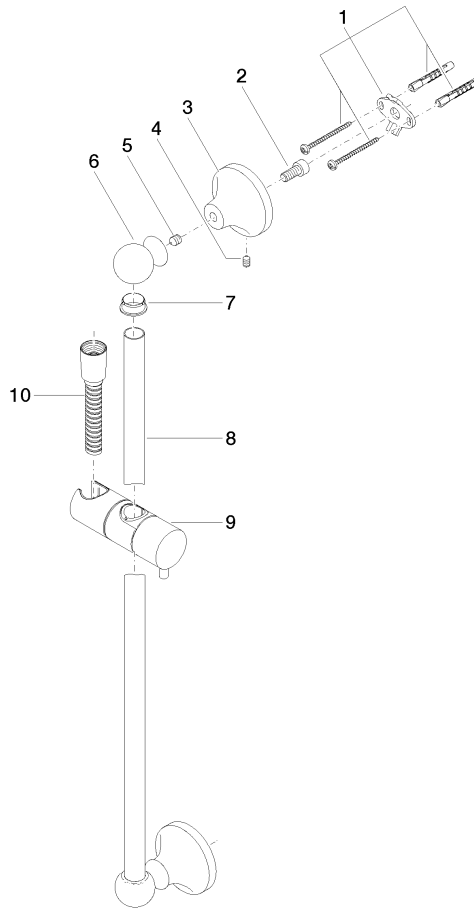

ST 050 200 1360

- slide bar
- Pipe diameter 18 mm
- rosette Ø 60 mm
- gauge 850 mm
- metal shower hose 1750mm with integrated anti-twist protection
- shower hose connector 1/2"

This article does not include a hand shower!

Required miscellaneous

	MADISON Hand shower FlowReduce - Chrome •spray head Ø 95mm •Hand shower see page {PAGE} •Three settings: COMPACT RAIN, COMPACT SOFT FLOW, COMPACT AQUAPRESSURE FLOW, max. flow rate l/min (at 3 bar)	28 002 978-00 0010
---	--	-----------------------

Required miscellaneous

	MADISON Hand shower - Chrome •spray head Ø 95mm •Hand shower see page {PAGE} •Three settings: COMPACT RAIN, COMPACT SOFT FLOW, COMPACT AQUAPRESSURE FLOW, max. flow rate l/min (at 3 bar)	28 002 978-00
---	---	---------------

Certificates

WRAS_2009048. IAPMO_4976 (4).

ST 050 200 1360

Spare parts list

No.	Item Number	Name	Quantity used	Delivery time
1	90 17 20 708 00 90	fixing set	2	2
2	09 30 30 048 90	screw	2	2
3	09 17 20 016-00	holder	2	10
4	09 31 11 144 90	pin	2	2
5	09 31 11 002 90	pin	2	2
6	09 21 40 020-00	connection	2	60
7	09 18 40 009 90	sleeve	2	2
8	08 28 22 596-00	pipe	1	10
9	12 580 970-00	Slide unit - Chrome	1	10
10	28 204 970-00	Metal shower hose 1/2" x 1/2" x 1750 mm - Chrome	1	2