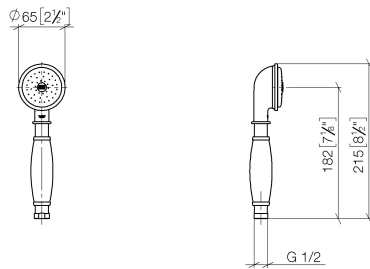

ST 050 200 1360

- slide bar
- Pipe diameter 18 mm
- rosette Ø 60 mm
- gauge 850 mm
- metal shower hose 1750mm with integrated anti-twist protection
- shower hose connector 1/2"
- COMPACT RAIN, max. flow rate 9 l/min (at 3 bar)
- spray head Ø 64mm
- This product can help a building meet the requirements of Green Building Rating Systems, e.g. LEED®, BREEAM®, DGNB

Individual components of this set

You need the following components for this set

MADISON Shower set - Chrome

MADISON

ST 050 200 1360

ST 050 200 1360

- COMPACT RAIN, max. flow rate 9 l/min (at 3 bar)
- Function from: 6 l/min
- spray head Ø 64mm
- 1/2" connection
- WRAS 1809019

ST 050 200 1360

mm [inches]

Flow rate chart

Certificates

WRAS_1809019. LGA_8492.

ST 050 200 1360

Spare parts list

No.	Item Number	Name	Quantity used	Delivery time
1	90 12 01 010 00 90	set	1	2
2	09 14 10 069 90	seal	1	2
3	09 24 04 059 20-00	nipple	1	10
4	09 14 10 042 90	seal	1	2
5	90 28 22 033 00-00	insert	1	10
6	11 167 820 60	handle	1	2
7	09 23 01 077 90	flow reducer	1	2
8	09 23 01 039 90	sieve	1	2

ST 050 200 1360

- slide bar
- Pipe diameter 18 mm
- rosette Ø 60 mm
- gauge 850 mm
- metal shower hose 1750mm with integrated anti-twist protection
- shower hose connector 1/2"

This article does not include a hand shower!