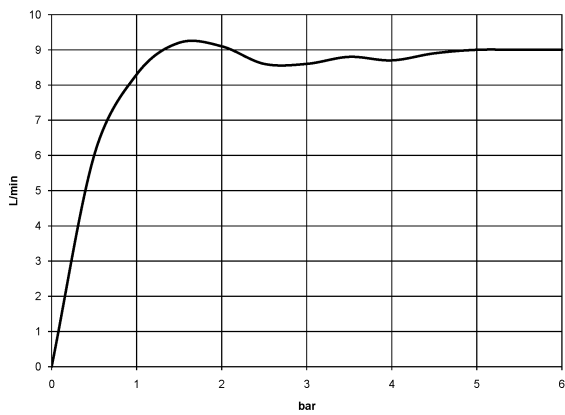

ST 050 200 1360

- slide bar
- Pipe diameter 18 mm
- rosette Ø 60 mm
- gauge 850 mm
- metal shower hose 1750mm with integrated anti-twist protection
- shower hose connector 1/2"
- COMPACT RAIN, max. flow rate 9 l/min (at 3 bar)
- spray head Ø 64mm
- This product can help a building meet the requirements of Green Building Rating Systems, e.g. LEED®, BREEAM®, DGNB

Individual components of this set

You need the following components for this set

MADISON Shower set - Chrome

MADISON

ST 050 200 1360

ST 050 200 1360

- COMPACT RAIN, max. flow rate 9 l/min (at 3 bar)
- Function from: 6 l/min
- spray head Ø 64mm
- 1/2" connection
- WRAS 1809019

Intrinsic protection against back flow.

	Chrome	28 002 970-00
	Chrome	28 002 970-00 0010
	Gold (23.9kt)	28 002 970-01
	Brushed Platinum	28 002 970-06
	Brushed Platinum	28 002 970-06 0010
	Platinum	28 002 970-08
	Platinum	28 002 970-08 0010
	Durabrand (23kt Gold)	28 002 970-09
	Durabrand (23kt Gold)	28 002 970-09 0010
	Brushed Durabrand (23kt Gold)	28 002 970-28
	Brushed Durabrand (23kt Gold)	28 002 970-28 0010
	Brushed Chrome	28 002 970-93
	Brushed Chrome	28 002 970-93 0010
	Brushed Dark Platinum	28 002 970-99
	Brushed Dark Platinum	28 002 970-99 0010

ST 050 200 1360

mm [inches]

Flow rate chart

Certificates

WRAS_1809019. LGA_8492.

ST 050 200 1360

Spare parts list

No.	Item Number	Name	Quantity used	Delivery time
1	90 12 01 010 00 90	set	1	2
2	09 14 10 069 90	seal	1	2
3	09 24 04 059 20-00	nipple	1	10
4	09 14 10 042 90	seal	1	2
5	90 28 22 033 00-00	insert	1	10
6	11 167 820 60	handle	1	2
7	09 23 01 077 90	flow reducer	1	2
8	09 23 01 039 90	sieve	1	2